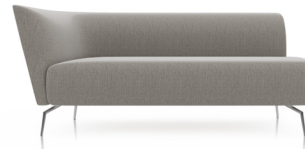

### Soft Seating Collection

Jot is our low profile collection, that boosts workplace engagement and offers a variety of ways to make your space inviting or more private. Its tapered metal legs and dramatic curves, provide all the comfort you'd expect. The sectionals 120-degree design enables you to arrange your workplace to your liking. Use our sectional to create open and vibrant workspaces, and use the high back sofa to give your employees the privacy they need. Either way, Jot is there for your lounging needs.

*Available in heather or navy with a metal base.*

**02 JOT LOW BACK SINGLE**

**Height:** 27 in.  
**Arm to Arm Width:** 38 in.  
**Seat Width:** 23 in.  
**Depth:** 30 in.

**List price:** \$2,400

*Available in heather or navy with a metal base.*

**03 JOT DOUBLE RIGHT**

**Height:** 26 in.  
**Width:** 357 in.  
**Depth:** 28 in.

**List price:** \$2,850

*Available in stone with a metal base.*

**04 JOT DOUBLE MIDDLE**

**Height:** 26 in.  
**Width:** 51 in.  
**Depth:** 28 in.

**List price:** \$3,100

*Available in stone with a metal base.*

**05 JOT CORNER**

**Height:** 26 in.  
**Width:** 34.5 in.  
**Depth:** 28 in.

**List price:** \$3,900

*Available in stone with a metal base.*